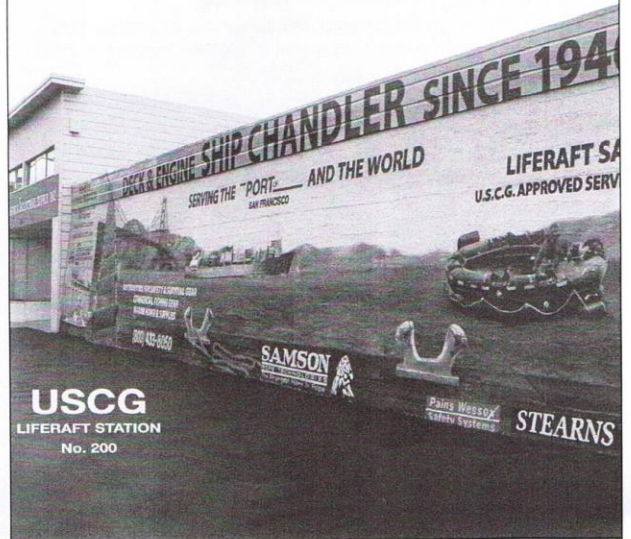

Home of COMAR Products • 800 433-8050
www.comarsf.com

DELIVERING PURE SAFETY AND FUNCTIONALITY TO MARITIME LAW ENFORCEMENT

- **Integrated air/foam collar with ACB's unique hull design ... It saves lives!**
- **Available with COMPOSITE BALLISTIC ARMOR SYSTEM NIJ Levels III and IIIA (patent pending) to up armor your vessel for added security**
- **Ergonomically designed for single operator - complete access to all equipment**
- **Exceptionally responsive performance in speed and maneuverability**

LEV Configurations: 23', 26', 30'
Center Console • Full Cabin • Walk Around
Multiple Propulsions available