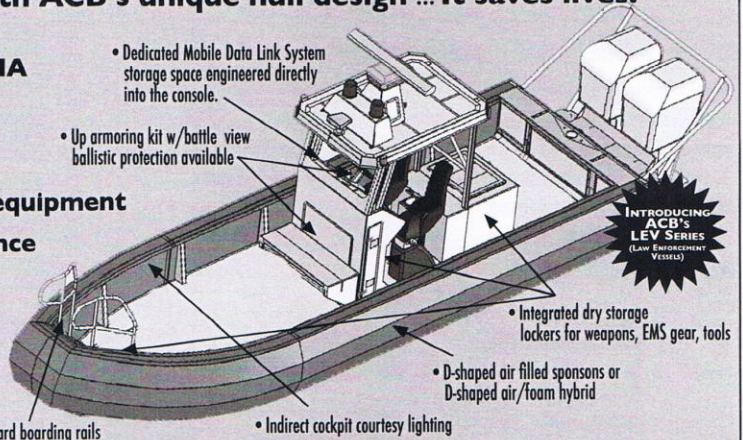

PURPOSE BUILT – MISSION SPECIFIC DESIGN

FOR MORE INFORMATION CALL TODAY!
ALUMINUM CHAMBERED BOATS, INC.
355 HARRIS AVE. SUITE 107 • BELLINGHAM, WA 98225
360-647-0345 • WWW.ACBBOATS.COM